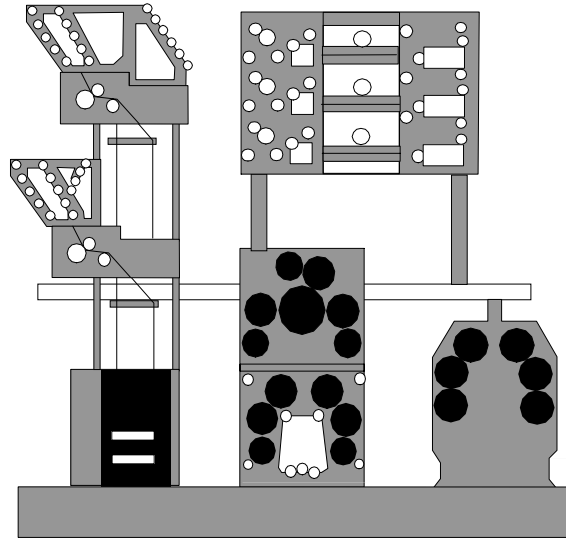

Press line 2

Printing process: **Flexography**
 Cylinder circumference: **23.5625" (598.5 mm)**
 Max. web width: **54 inches (1371.6 mm)**
 Max. production speed: **revs./h**
 Production capacity: **pages**
 Dimensions: Length:
 Height:
 Width:

Reelstands:
 Printing units: **6 KBA COLORMAX II**
 Printing couples: -
 Folders: -
 Control/automation: -
 -
 -
 Order No: -
 Year of manufacture: -